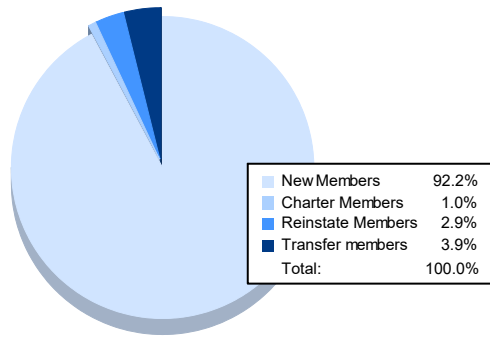

Year	New Clubs	Dropped Clubs	Gain/ Loss Clubs	New Members	Charter Members	Reinstate Members	Transfer Members	Total Member Added	Total Members Dropped	Gain/ Loss Members
2017-2018	1	0	1	157	23	6	10	196	191	5
2018-2019	0	0	0	148	2	4	13	167	211	-44
2019-2020	1	1	0	103	27	2	8	140	206	-66
2020-2021	2	1	1	102	56	15	10	183	182	1
2021-2022	0	1	-1	94	1	3	4	102	181	-79
<b>Average</b>	<b>1</b>	<b>1</b>	<b>0</b>	<b>121</b>	<b>22</b>	<b>6</b>	<b>9</b>	<b>158</b>	<b>194</b>	<b>-37</b>

### Membership Composition June 2022 Cumulative