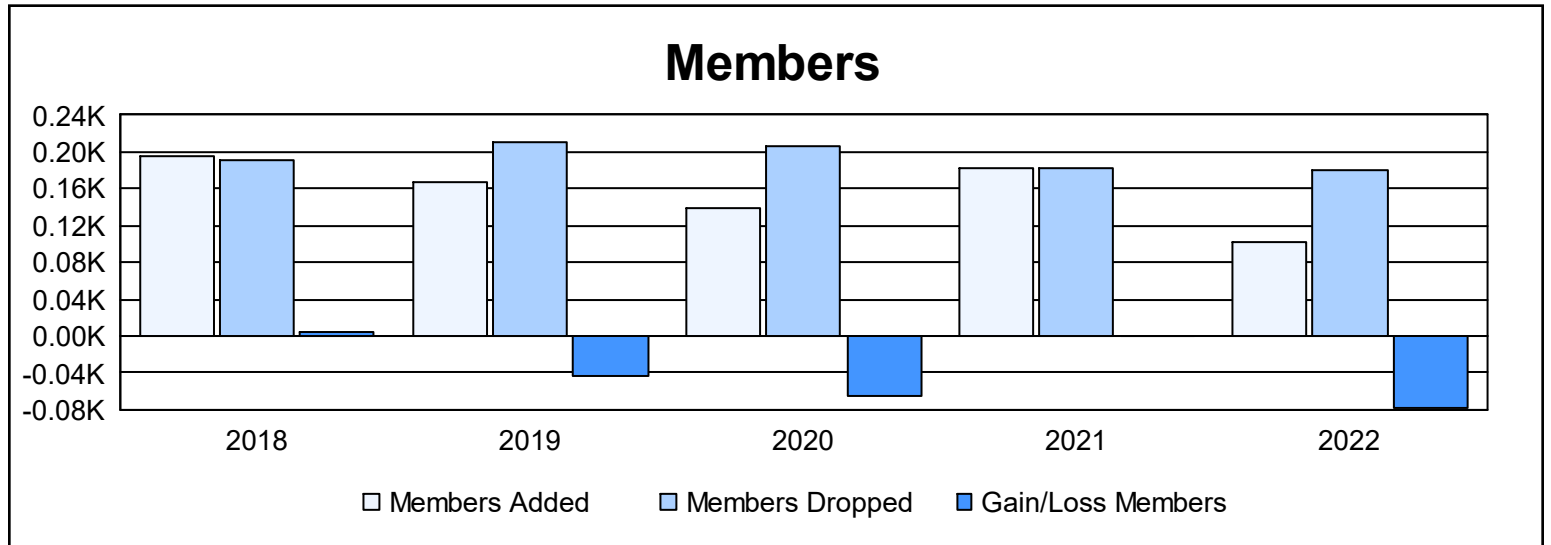

Year	New Clubs	Dropped Clubs	Gain/ Loss Clubs	New Members	Charter Members	Reinstate Members	Transfer Members	Total Member Added	Total Members Dropped	Gain/ Loss Members
2017-2018	1	0	1	157	23	6	10	196	191	5
2018-2019	0	0	0	148	2	4	13	167	211	-44
2019-2020	1	1	0	103	27	2	8	140	206	-66
2020-2021	2	1	1	102	56	15	10	183	182	1
2021-2022	0	1	-1	94	1	3	4	102	181	-79
<b>Average</b>	<b>1</b>	<b>1</b>	<b>0</b>	<b>121</b>	<b>22</b>	<b>6</b>	<b>9</b>	<b>158</b>	<b>194</b>	<b>-37</b>

### Membership Composition June 2022 Cumulative