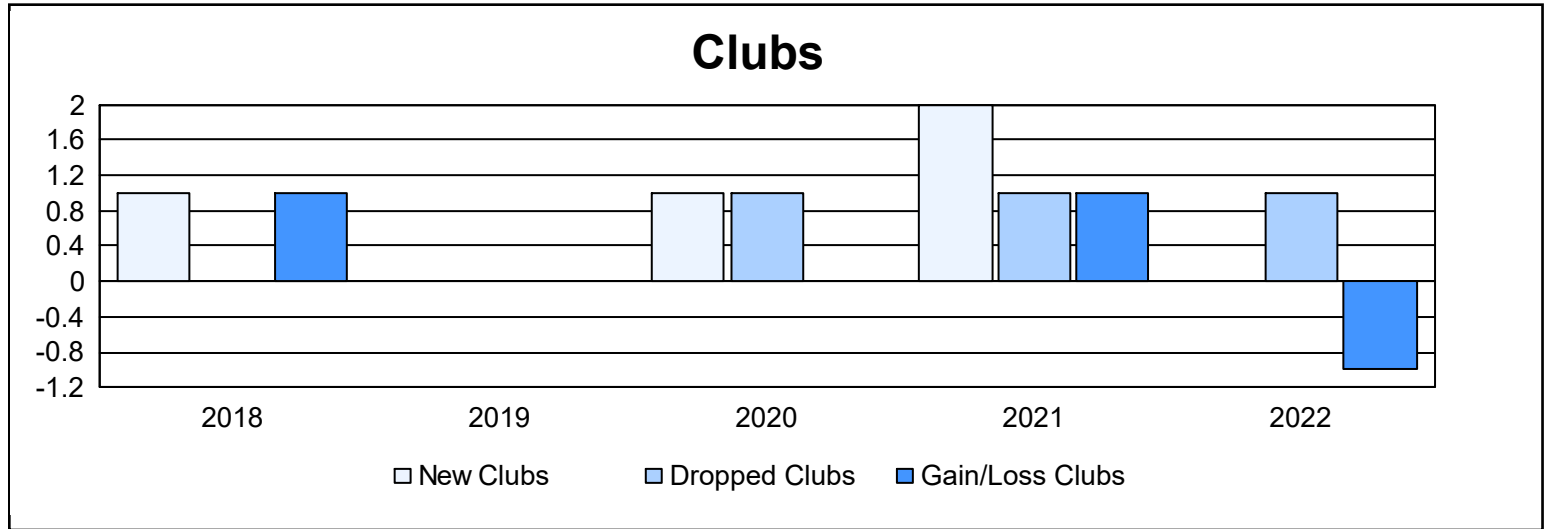

Year	New Clubs	Dropped Clubs	Gain/ Loss Clubs	New Members	Charter Members	Reinstate Members	Transfer Members	Total Member Added	Total Members Dropped	Gain/ Loss Members
2017-2018	1	0	1	157	23	6	10	196	191	5
2018-2019	0	0	0	148	2	4	13	167	211	-44
2019-2020	1	1	0	103	27	2	8	140	206	-66
2020-2021	2	1	1	102	56	15	10	183	182	1
2021-2022	0	1	-1	94	1	3	4	102	181	-79
<b>Average</b>	<b>1</b>	<b>1</b>	<b>0</b>	<b>121</b>	<b>22</b>	<b>6</b>	<b>9</b>	<b>158</b>	<b>194</b>	<b>-37</b>

### Membership Composition June 2022 Cumulative